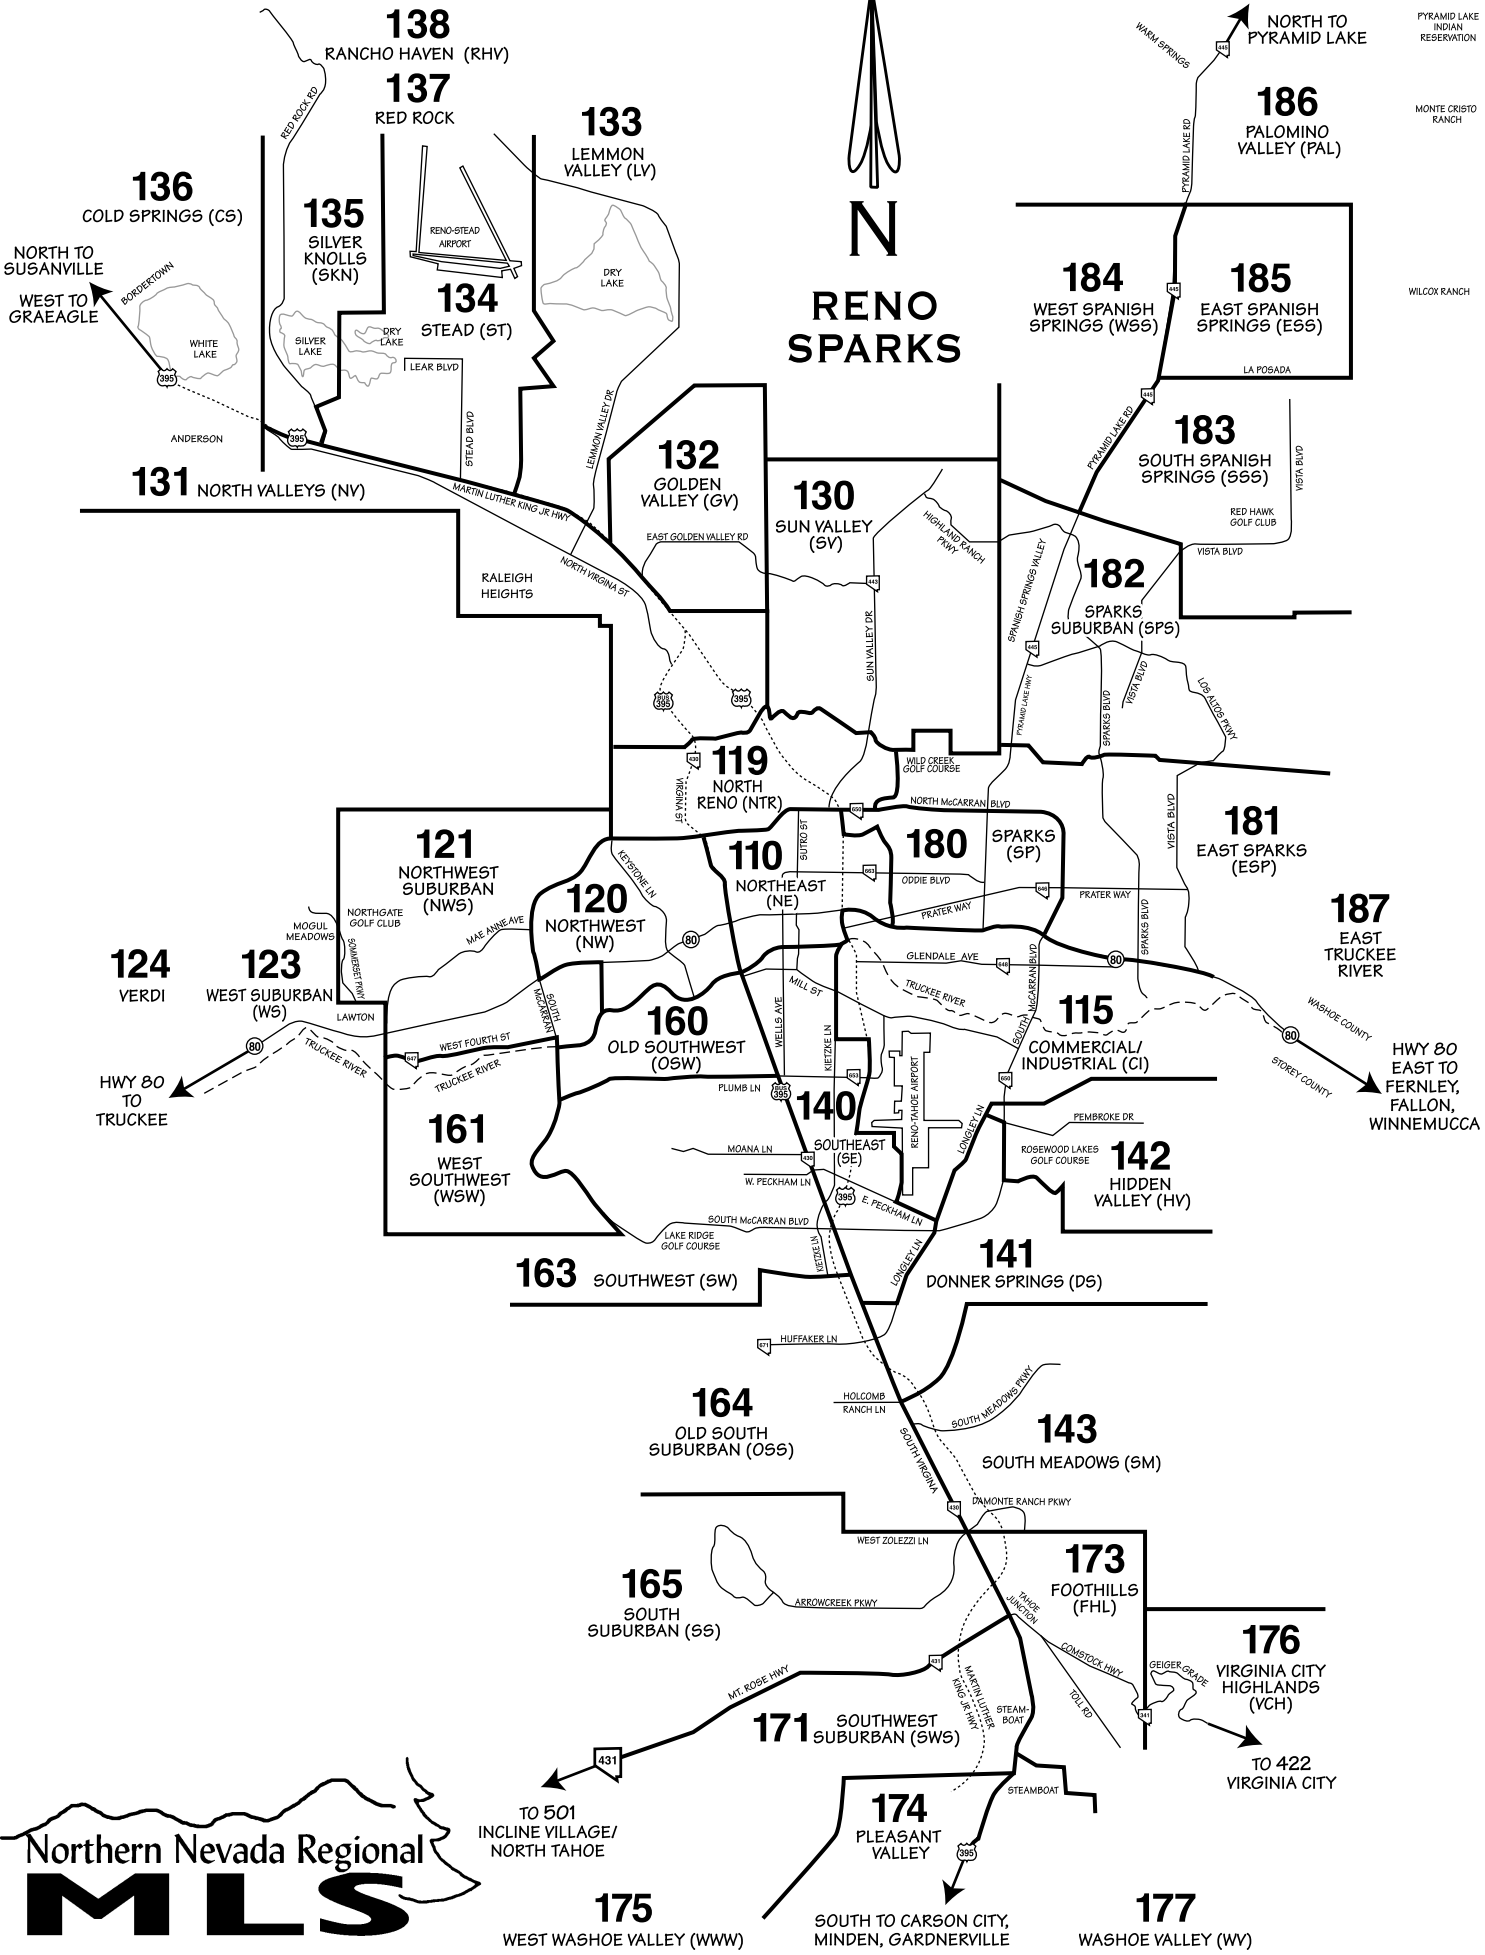

PYRAMID LAKE INDIAN RESERVATION

MORTE CRISTO RANCH

WILCOX RANCH

RENO SPARKS

Northern Nevada Regional
MLS

175
WEST WASHOE VALLEY (WWW)

174
PLEASANT VALLEY

177
WASHOE VALLEY (WV)

176
VIRGINIA CITY HIGHLANDS (VCH)

173
FOOTHILLS (FHL)

165
SOUTH SUBURBAN (SS)

164
OLD SOUTH SUBURBAN (OSS)

141
DONNER SPRINGS (DS)

163
SOUTHWEST (SW)

115
COMMERCIAL/ INDUSTRIAL (CI)

121
NORTHWEST SUBURBAN (NWS)

119
NORTH RENO (NTR)

181
EAST SPARKS (ESP)

187
EAST TRUCKEE RIVER

124
VERDI

123
WEST SUBURBAN (WS)

161
WEST SOUTHWEST (WSW)

160
OLD SOUTHWEST (OSW)

180
SPARKS (SP)

110
NORTHEAST (NE)

132
GOLDEN VALLEY (GV)

130
SUN VALLEY (SV)

183
SOUTH SPANISH SPRINGS (SSS)

185
EAST SPANISH SPRINGS (ESS)

184
WEST SPANISH SPRINGS (WSS)

133
LEMMON VALLEY (LV)

134
STEAD (ST)

135
SILVER KNOLLS (SKN)

131
NORTH VALLEYS (NV)

136
COLD SPRINGS (CS)

137
RED ROCK

138
RANCHO HAVEN (RHV)

186
PALOMINO VALLEY (PAL)

NORTH TO SUSANVILLE
WEST TO GRAEAGLE

HWY 80 EAST TO FERNLEY, FALLON, WINNEMUCCA

WASHOE COUNTY
STOREY COUNTY

NORTH TO PYRAMID LAKE

HWY 80 TO TRUCKEE

TO 501 INCLINE VILLAGE/ NORTH TAHOE

TO 422 VIRGINIA CITY

SOUTH TO CARSON CITY, MINDEN, GARDNERVILLE